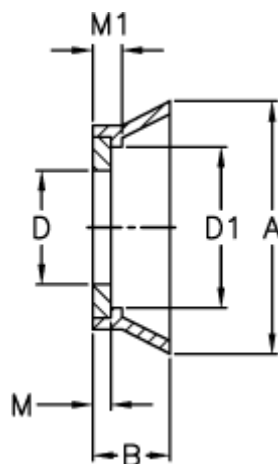

Article number: 03601025

Description: Rubber seal RELS 25

Measures

A = 53.3

B = 12.7

D = 25.25

D1 = 33.8

M = 1.50

M1 = 2.3